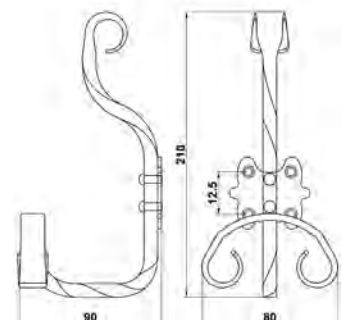

colgador mod. 100 *hook mod. 100*

medidas mm.
sizes mm.

90 x 90 x 100

acabado
finish

negro epoxy mate
matt black epoxy
musgo verde
antique green
acero cuero 
antique brass plated

cod.

6427	10	100
6560	10	100
19215	10	100

colgador mod. 101 *hook mod. 101*

medidas mm.
sizes mm.

120 x 80 x 90

acabado
finish

negro epoxy mate
matt black epoxy
musgo verde
antique green
acero cuero 
antique brass plated

cod.

6428	10	60
6561	10	60
19216	10	60

colgador mod. 102 *hook mod. 102*

medidas mm.
sizes mm.

210 x 80 x 90

acabado
finish

negro epoxy mate
matt black epoxy
musgo verde
antique green

cod.

6492	5	50
6562	5	50

Always close to you.

Hook mod.100

Characteristics

Finish	Sizes	Cod.			Cod.		
Antique brass plated	90x90x100 mm				19215	10	100
Matt black epoxy	90x90x100 mm	6427	10	100			