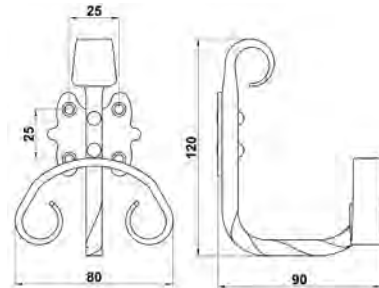

colgador mod. 100 *hook mod. 100*

medidas mm.
sizes mm.

90 x 90 x 100

acabado
finish

negro epoxy mate
matt black epoxy
musgo verde
antique green
acero cuero 
antique brass plated

cod.

6427	10	100
6560	10	100
19215	10	100

colgador mod. 101 *hook mod. 101*

medidas mm.
sizes mm.

120 x 80 x 90

acabado
finish

negro epoxy mate
matt black epoxy
musgo verde
antique green
acero cuero 
antique brass plated

cod.

6428	10	60
6561	10	60
19216	10	60

colgador mod. 102 *hook mod. 102*

medidas mm.
sizes mm.

210 x 80 x 90

acabado
finish

negro epoxy mate
matt black epoxy
musgo verde
antique green

cod.

6492	5	50
6562	5	50

Always close to you.

Hook mod.100

Characteristics

Finish	Sizes	Cod.			Cod.		
Antique brass plated	90x90x100 mm				19215	10	100
Matt black epoxy	90x90x100 mm	6427	10	100			