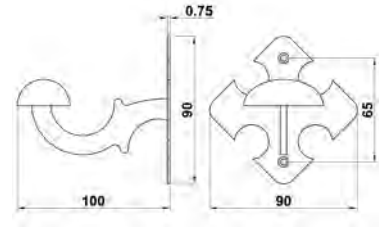

colgador mod. 100 *hook mod. 100*

medidas mm.
sizes mm.

90 x 90 x 100

acabado
finish

negro epoxy mate
matt black epoxy
musgo verde
antique green
acero cuero 
antique brass plated

cod.

6427	10	100
6560	10	100
19215	10	100

colgador mod. 101 *hook mod. 101*

medidas mm.
sizes mm.

120 x 80 x 90

acabado
finish

negro epoxy mate
matt black epoxy
musgo verde
antique green
acero cuero 
antique brass plated

cod.

6428	10	60
6561	10	60
19216	10	60

colgador mod. 102 *hook mod. 102*

medidas mm.
sizes mm.

210 x 80 x 90

acabado
finish

negro epoxy mate
matt black epoxy
musgo verde
antique green

cod.

6492	5	50
6562	5	50

Always close to you.

Hook mod.100

Characteristics

Finish	Sizes	Cod.			Cod.		
Antique brass plated	90x90x100 mm				19215	10	100
Matt black epoxy	90x90x100 mm	6427	10	100			