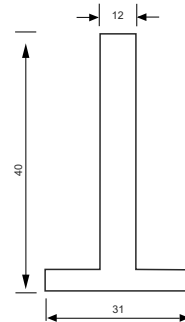

Maniglie per Porta

Fermaporta

ITALIAN DESIGN HANDLES
www.gerdano.it

- **Argento Lucido**
  Polished Chrome
- **Oro Satinato**
  Satin Brass
- **Oro Lucido**
  Polished Brass

F21001 Argento Satinato
Satin Chrome

- **Argento Lucido**
  Polished Chrome
- **Oro Satinato**
  Satin Brass
- **Oro Lucido**
  Polished Brass

- **Argento Lucido**
  Polished Chrome
- **Oro Satinato**
  Satin Brass
- **Oro Lucido**
  Polished Brass

- **Argento Lucido**
  Polished Chrome
- **Oro Satinato**
  Satin Brass
- **Oro Lucido**
  Polished Brass