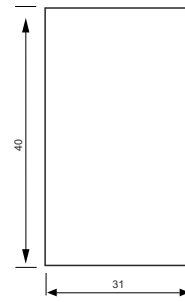

Maniglie per Porta

Fermaporta

ITALIAN DESIGN HANDLES
www.gerdano.it

- **Argento Lucido**
  Polished Chrome
- **Oro Satinato**
  Satin Brass
- **Oro Lucido**
  Polished Brass

F21001 Argento Satinato
Satin Chrome

- **Argento Lucido**
  Polished Chrome
- **Oro Satinato**
  Satin Brass
- **Oro Lucido**
  Polished Brass

- **Argento Lucido**
  Polished Chrome
- **Oro Satinato**
  Satin Brass
- **Oro Lucido**
  Polished Brass

- **Argento Lucido**
  Polished Chrome
- **Oro Satinato**
  Satin Brass
- **Oro Lucido**
  Polished Brass