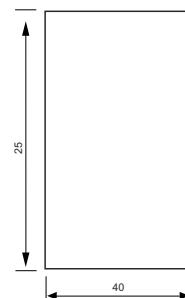

Maniglie per Porta

Fermaporta

ITALIAN DESIGN HANDLES
www.gerdano.it

- **Argento Lucido**
  Polished Chrome
- **Oro Satinato**
  Satin Brass
- **Oro Lucido**
  Polished Brass

F21001 Argento Satinato
Satin Chrome

- **Argento Lucido**
  Polished Chrome
- **Oro Satinato**
  Satin Brass
- **Oro Lucido**
  Polished Brass

- **Argento Lucido**
  Polished Chrome
- **Oro Satinato**
  Satin Brass
- **Oro Lucido**
  Polished Brass

- **Argento Lucido**
  Polished Chrome
- **Oro Satinato**
  Satin Brass
- **Oro Lucido**
  Polished Brass