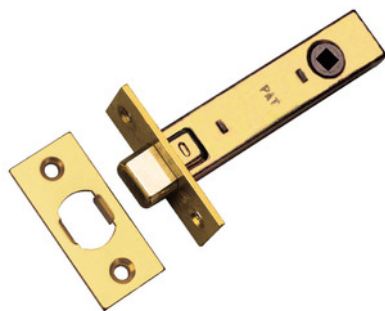

# Deadbolt lock mod.126

## Characteristics

 6 mm  
 ∅drill: 24 mm  
 Front and support with adhesive film

DEADBOLT LOCK MOD. 126 MOD. A	Finish	Sizes	Cod.			Cod.			
									
	Stainless steel aisi 304	35 mm	10866	20	120	18808	1	5	50
	Stainless steel aisi 304	45 mm	10815	20	120	18809	1	5	50
	Stainless steel aisi 304	60 mm	10818	20	100	18810	1	5	50
	Stainless steel aisi 304	70 mm	10821	20	100	18811	1	5	50
	Antique brass plated	35 mm	10811	20	120				
	Antique brass plated	45 mm	10813	20	120				
	Antique brass plated	60 mm	10816	20	100				
	Antique brass plated	70 mm	10819	20	100				
	Brass plated varnished	35 mm	1529	20	120	2026	1	5	50
	Brass plated varnished	45 mm	1530	20	120	2027	1	5	50
	Brass plated varnished	60 mm	1531	20	100	2028	1	5	50
	Brass plated varnished	70 mm	1532	20	100	2029	1	5	50
	Black	35 mm	10812	20	120				
	Black	45 mm	10814	20	120				
	Black	60 mm	10817	20	100				
	Black	70 mm	10820	20	100				
	Nickel plated	35 mm	12689	20	120				
	Nickel plated	45 mm	4484	20	120				
	Nickel plated	60 mm	4473	20	100				
	Nickel plated	70 mm	12690	20	100				

DEADBOLT LOCK MOD.126 MOD. B	Finish	Sizes	Cod.			Cod.			
									
	Stainless steel aisi 304	45 mm	17197	20	120				
	Stainless steel aisi 304	60 mm	17202	20	100				
	Antique brass plated	45 mm	17198	20	120				
	Antique brass plated	60 mm	17203	20	100				
	Brass plated varnished	45 mm	17199	20	120				
	Brass plated varnished	60 mm	17204	20	100				
	Black	45 mm	17196	20	120				
	Black	60 mm	17201	20	100				
	Nickel plated	45 mm	17200	20	120	2603	1	5	50
	Nickel plated	60 mm	17205	20	100	2604	1	5	50